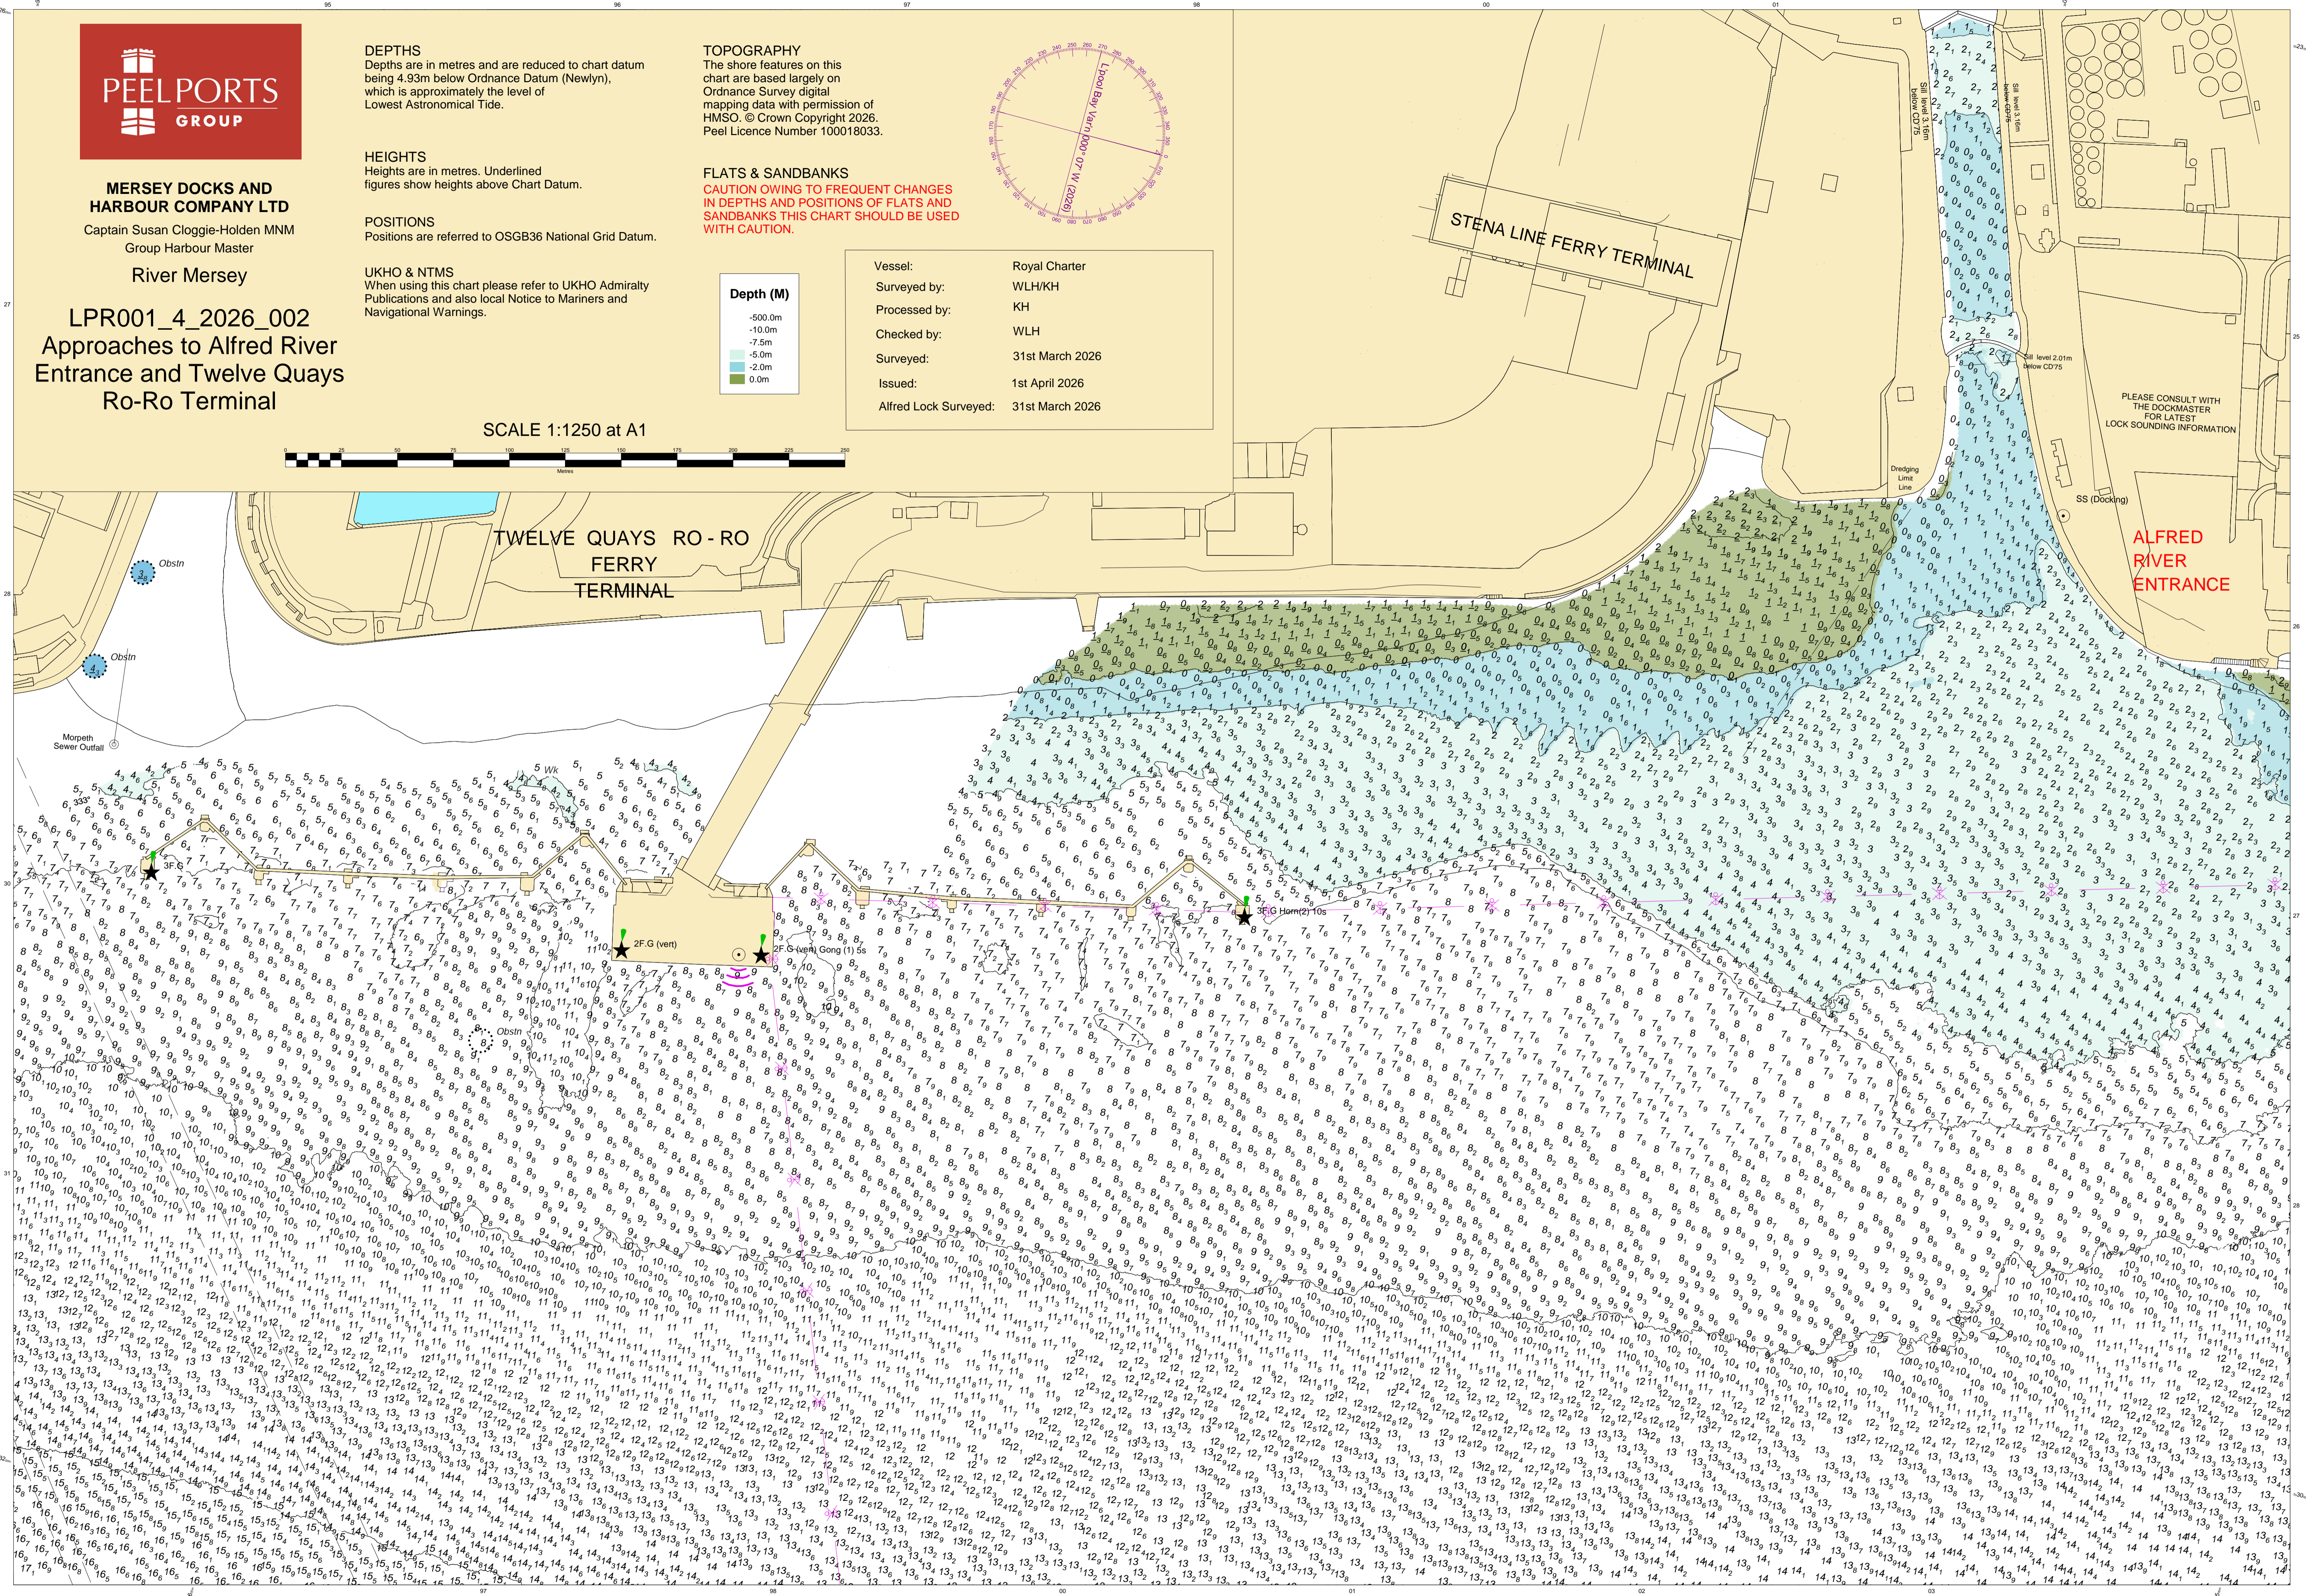

MERSEY DOCKS AND HARBOUR COMPANY LTD
 Captain Susan Cloggie-Holden MNM
 Group Harbour Master

River Mersey

LPR001_4_2026_002
Approaches to Alfred River
Entrance and Twelve Quays
Ro-Ro Terminal

DEPTHS
 Depths are in metres and are reduced to chart datum being 4.93m below Ordnance Datum (Newlyn), which is approximately the level of Lowest Astronomical Tide.

HEIGHTS
 Heights are in metres. Underlined figures show heights above Chart Datum.

POSITIONS
 Positions are referred to OSGB36 National Grid Datum.

UKHO & NTMS
 When using this chart please refer to UKHO Admiralty Publications and also local Notice to Mariners and Navigational Warnings.

TOPOGRAPHY
 The shore features on this chart are based largely on Ordnance Survey digital mapping data with permission of HMSO. © Crown Copyright 2026. Peel Licence Number 100018033.

FLATS & SANDBANKS
CAUTION OWING TO FREQUENT CHANGES IN DEPTHS AND POSITIONS OF FLATS AND SANDBANKS THIS CHART SHOULD BE USED WITH CAUTION.

Vessel:	Royal Charter
Surveyed by:	WLH/KH
Processed by:	KH
Checked by:	WLH
Surveyed:	31st March 2026
Issued:	1st April 2026
Alfred Lock Surveyed:	31st March 2026

PLEASE CONSULT WITH THE DOCKMASTER FOR LATEST LOCK SOUNDING INFORMATION