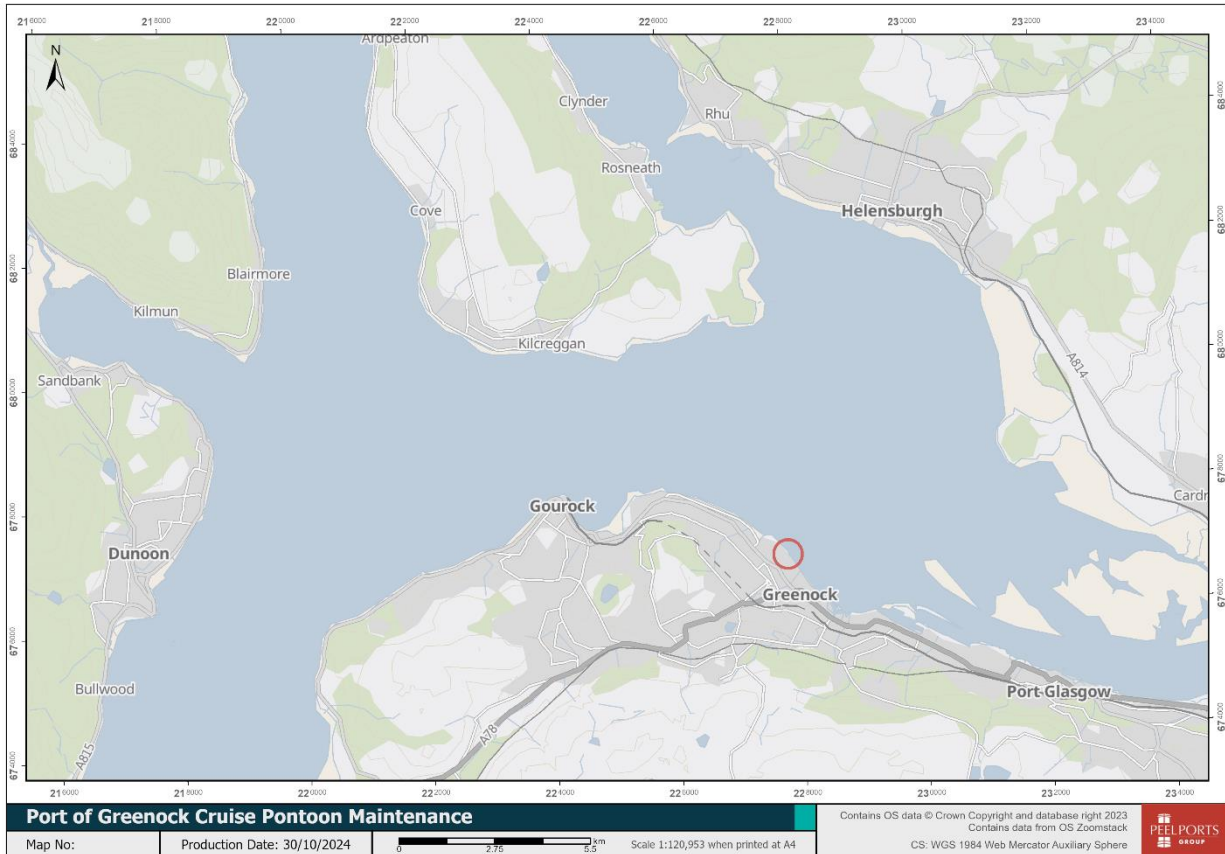

Mariners are advised that maintenance work on the cruise pontoon at Port of Greenock will continue until approximately 12th January 2025. The work is being conducted by divers operating from the pontoon. Mariners are requested to navigate with additional caution when transiting this area.