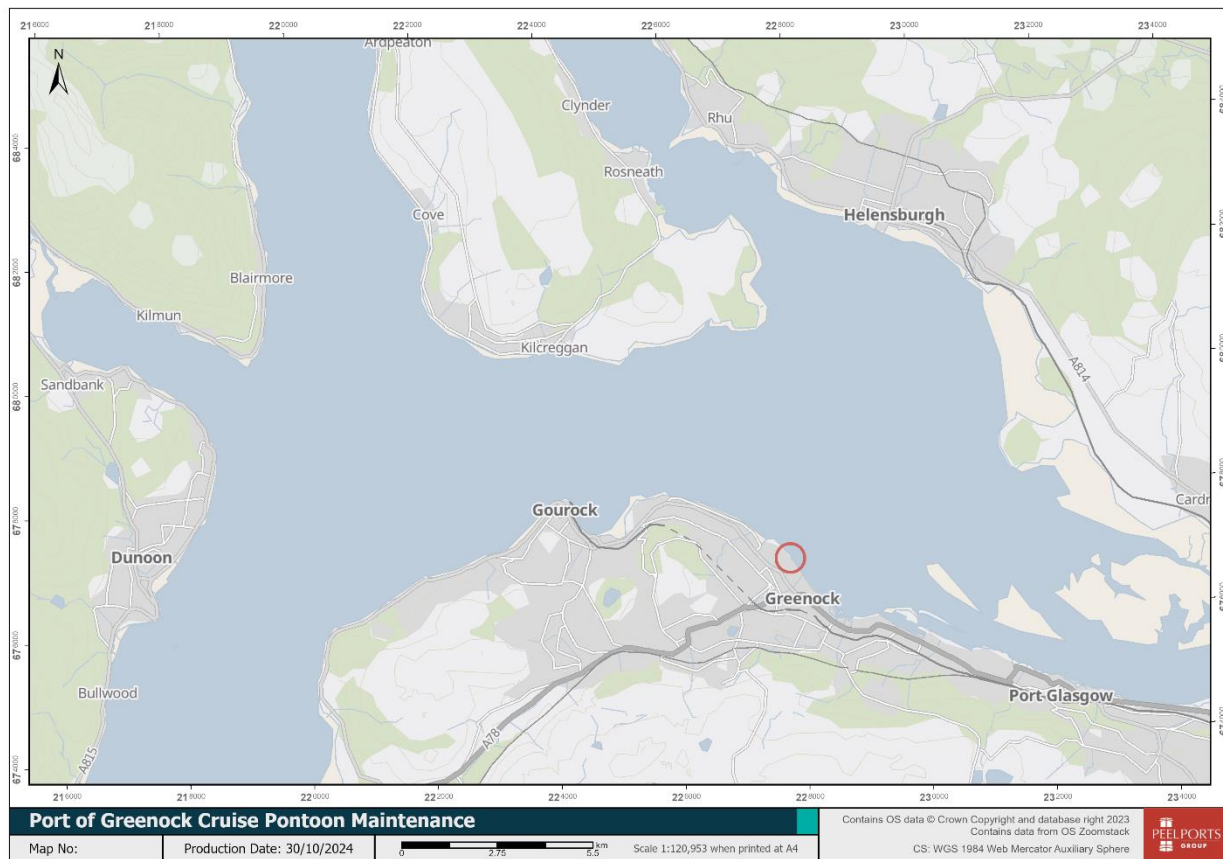

NOTICE TO MARINERS No 105/24 RIVER CLYDE – PORT OF GREENOCK CRUISE PONTOON MAINTENANCE

Chart 1994

Mariners are advised that maintenance work on the cruise pontoon at Port of Greenock will continue until approximately 6th December 2024. The work is being conducted by divers operating from the pontoon. Mariners are requested to navigate with additional caution when transiting this area.