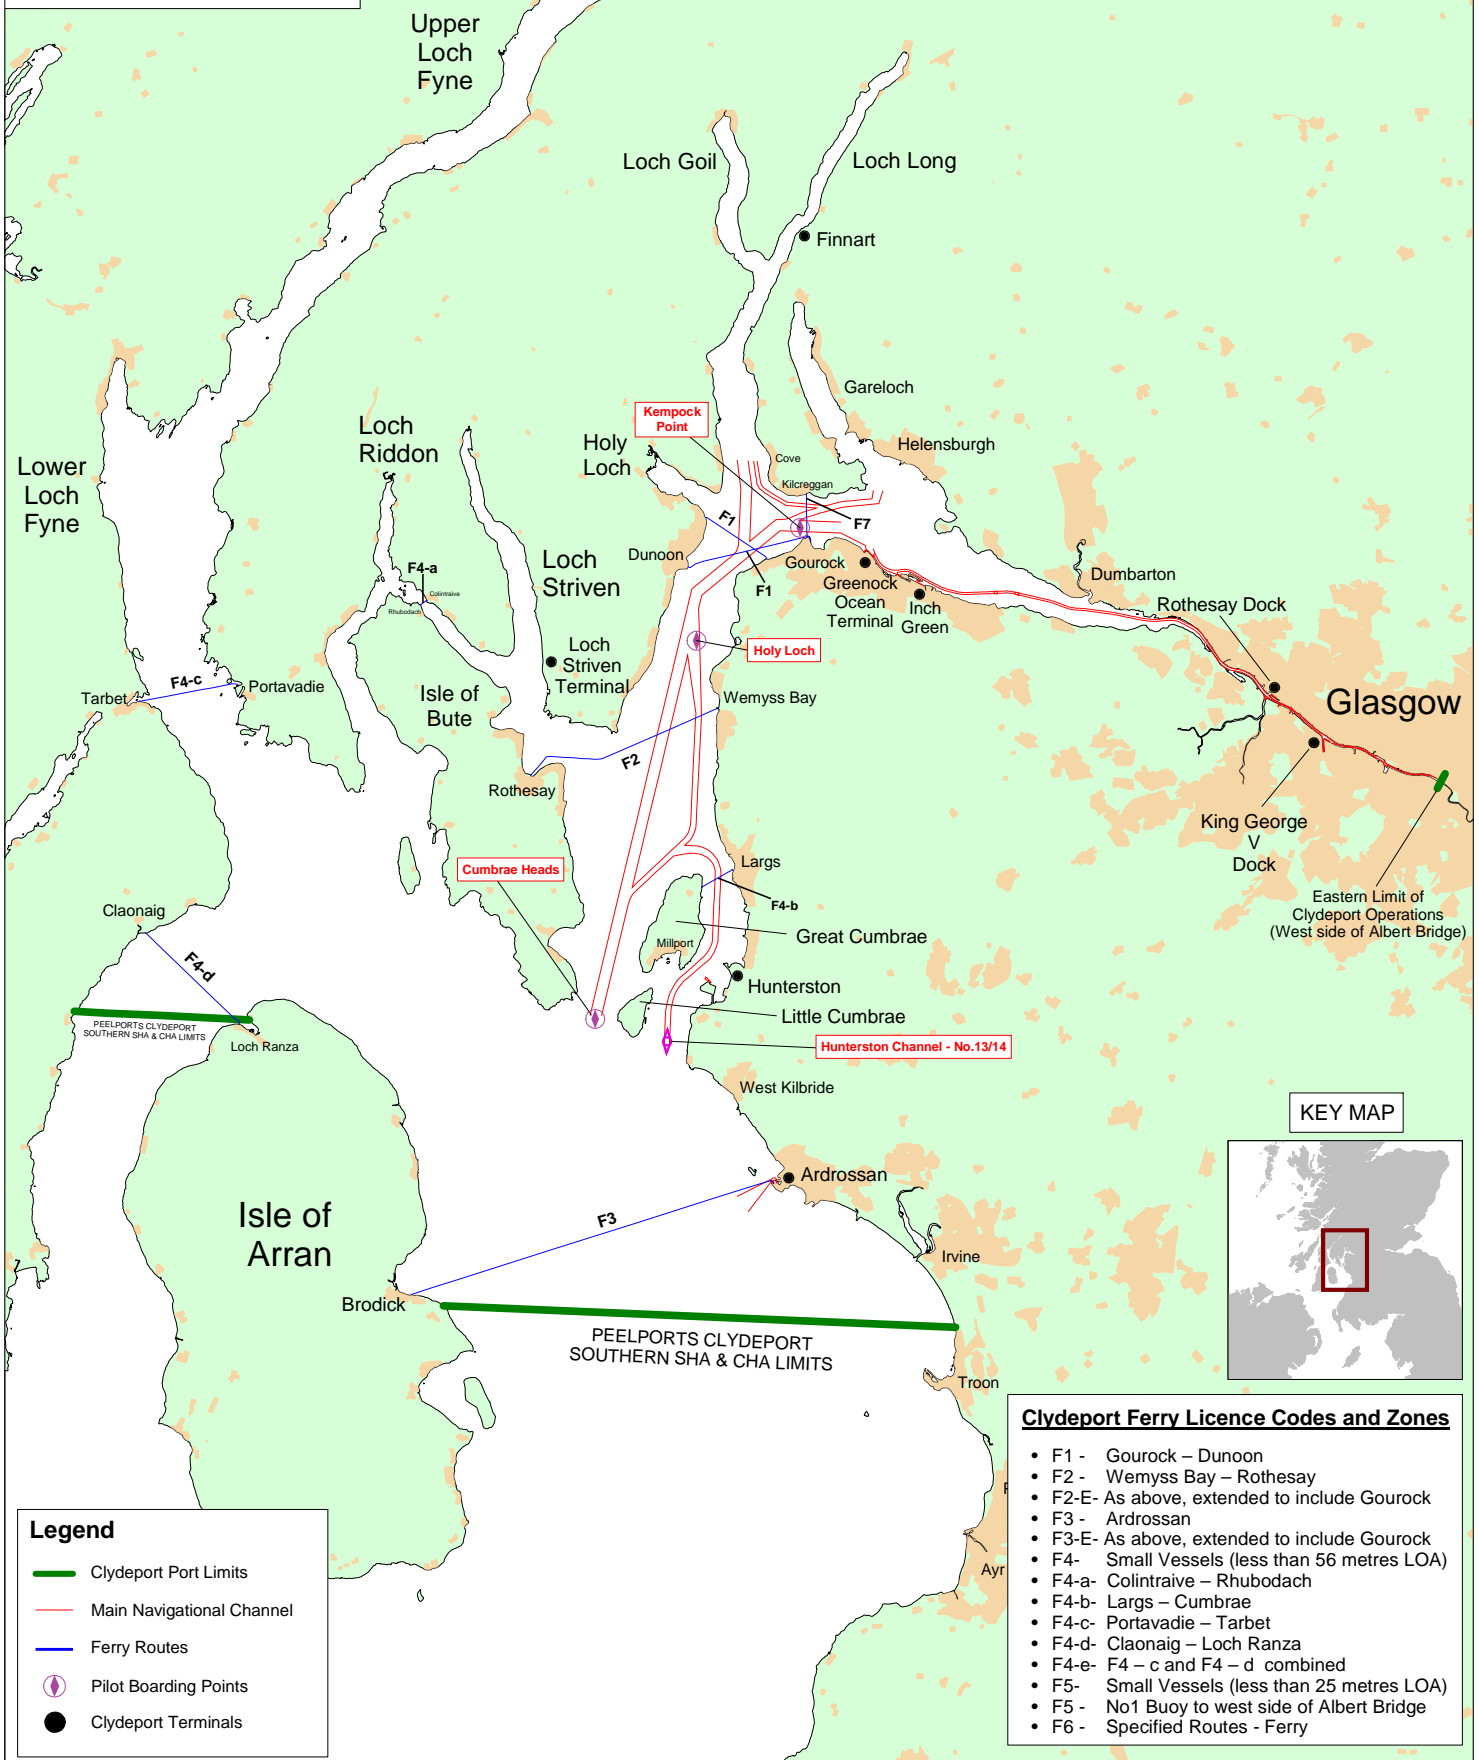

Clydeport PEC Licence Codes (Proposed) - Ferry Services

Peelports Clydeport
Marine Department, Greenock Ocean Terminal
Patrick Street, Greenock, PA16 8JU
Tel 01475-726-221 Fax 01475-727-006