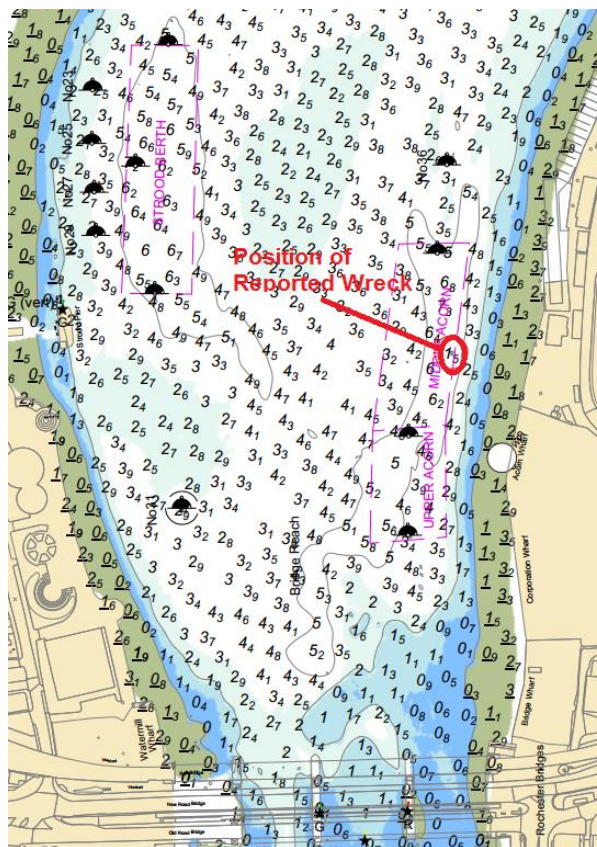

NOTICE TO MARINERS

No. 07 – 2019

RIVER MEDWAY – ROCHESTER - BRIDGE REACH Wreck Reported

NOTICE remains in force that a wreck has been reported inshore of Middle Acorn Moorings, Bridge Reach, Rochester, in position –

Latitude 051° 23.61"N

Longitude 000° 30.26'E

A minimum depth of 1.5m at Chart Datum has been recorded. Mariners are advised to keep clear and navigate with caution in this area.

Further information may be obtained from Medway VTS on VHF Channel 74, call sign "Medway VTS" or telephone 0151 949 6148 or 0151 949 6650.

UKHO Chart No. 1835 Refers

Marine Operations Department
Peel Ports London Medway

3rd January 2019