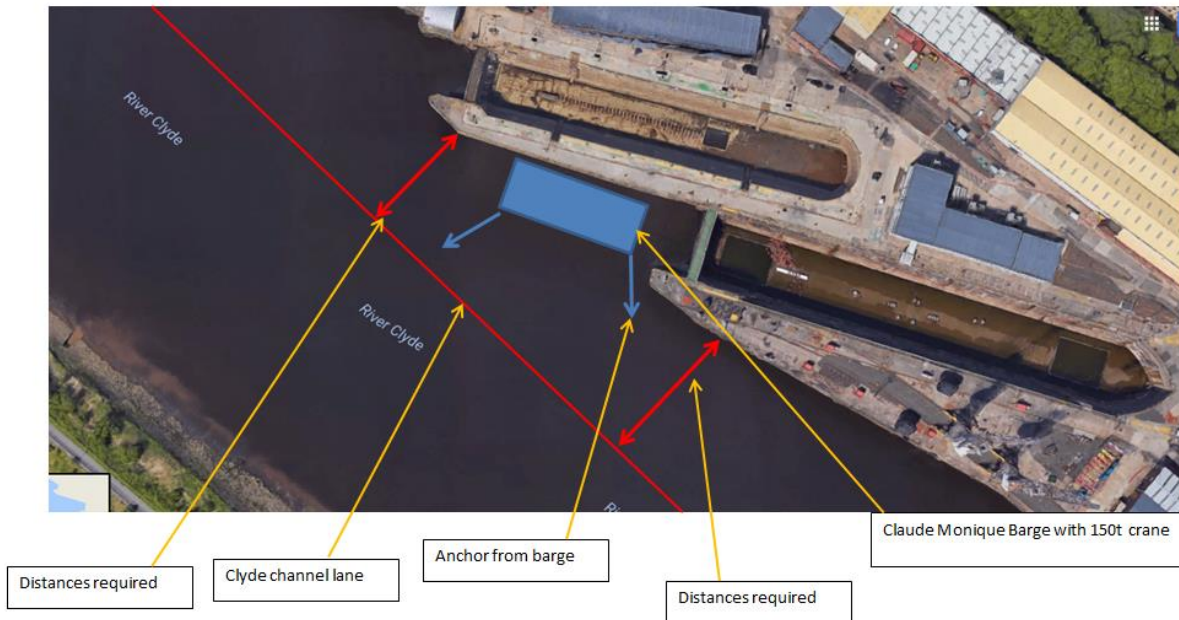

NOTICE TO MARINERS

No 13/19

RIVER CLYDE – BAE SCOTSTOUN ANCHORED BARGE

Chart 2007 Plan C

Mariners are advised that the barge “Claude Monique” remains currently anchored at the BAE Scotstoun facility and will remain in position until further notice. For stability the barge is anchored and buoys mark the locations of the anchors approximately 15m from the barge. The illustration below is an approximation of the positions described: