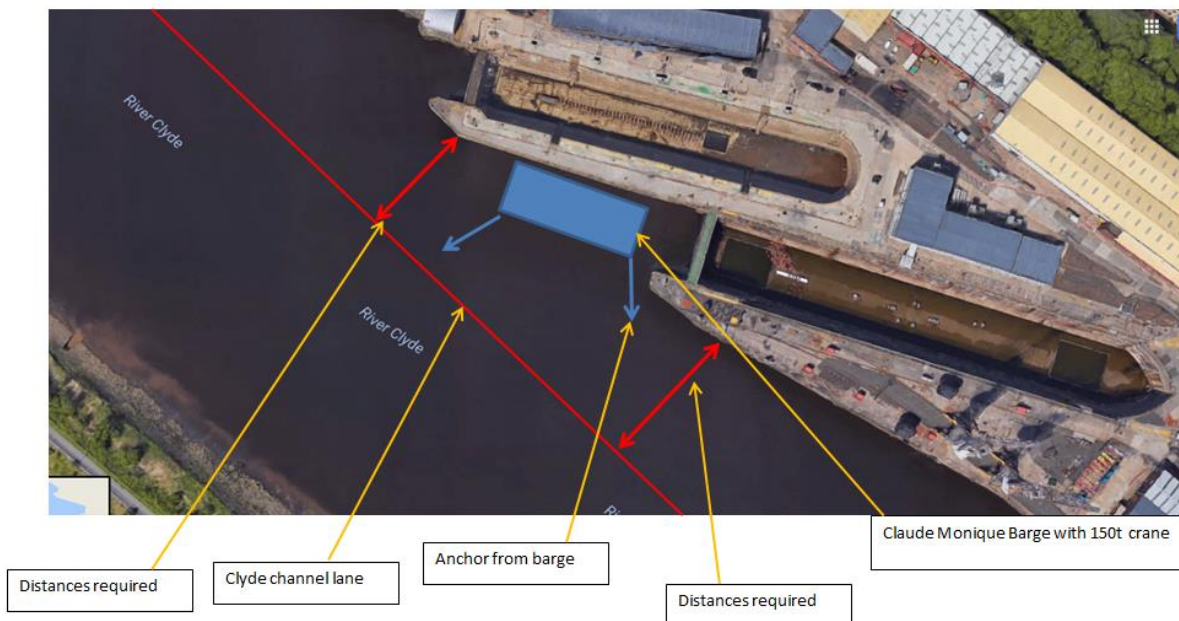

NOTICE TO MARINERS

No 17/18

RIVER CLYDE – BAE SCOTSTOUN ANCHORED BARGE

Chart 2007 Plan C

Mariners are advised that the barge “Claude Monique” remains currently anchored at the BAE Scotstoun facility and will remain in position until approximately April 2018. For stability the barge is anchored and buoys mark the locations of the anchors approximately 15m from the barge. The illustration below is an approximation of the positions described: