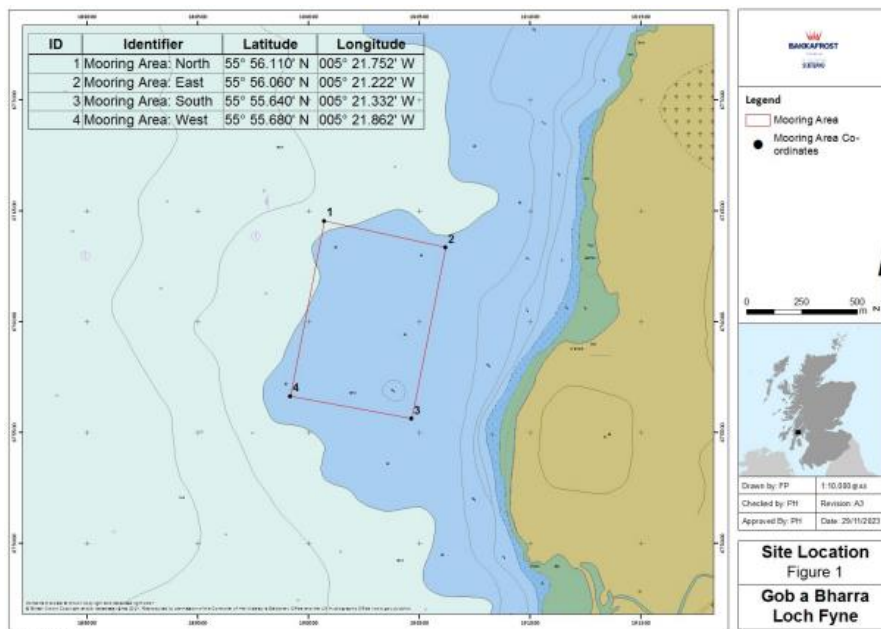

NOTICE TO MARINERS No 11/24 LOCH FYNE – GOB A BHARRA FISH FARM WRECK RECOVERY

Chart 3746

Mariners are advised that work is underway to recover a sunken feed barge within the charted mooring area of Gob a Bharra Fish Farm in Loch Fyne. Diving is planned to prepare the wreck for recovery and all prescribed lights and shapes will be deployed during dive operations. A separate NTM will be issued in advance of the wreck recovery.

Mariners are requested to navigate with additional caution when passing this location.