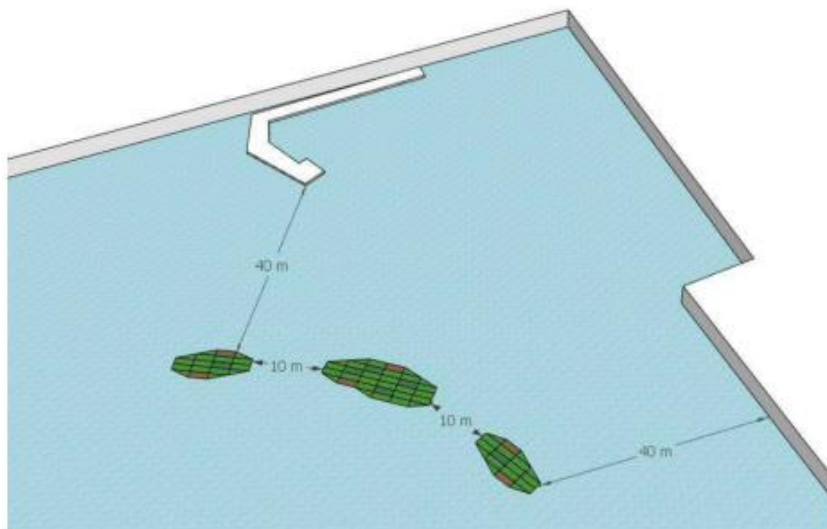

**NOTICE TO MARINERS No 06/24
RIVER CLYDE – GLASGOW
PRINCES DOCK – FLOATING GARDEN STRUCTURE**

Chart 2007 Plan D

Mariners are advised that floating garden structures remain in the NE corner of Princes Dock basin. The structure comprises 3 floating structures which are joined together and secured to the quay wall. Mariners are requested to navigate with caution in this area.